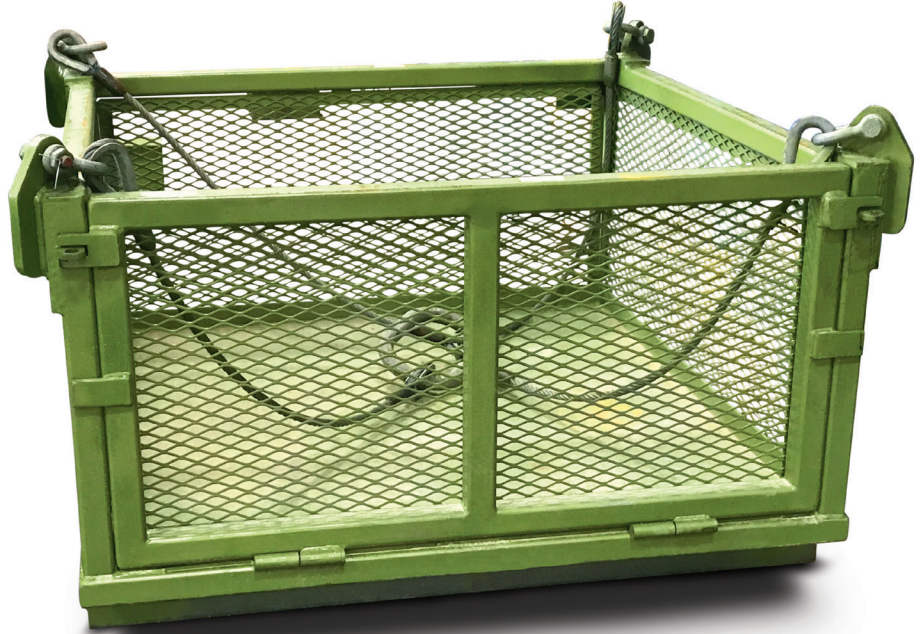

## Skip Pans | 3,000 Lbs. | 4' x 4' | Material Basket

3,000 lbs 4' x 4' Model

Specifications			
Capacity (lbs.)	Size (in.) L x W x H	Weight (lbs.)	Top Rigging
3,000	ID: 46 3/4" x 46 3/4" x 24" OD: 55 3/16" x 55 3/16" x 34 3/16"	700	5/8" x 4' 4-leg wire rope sling with thimble eyes both ends & (4) 5/8" 3.25t Bolt Type Shackles