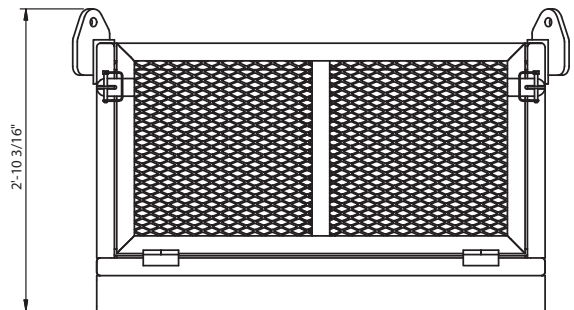

## Skip Pans | 3,000 Lbs. | 4' x 4' | Material Basket

3,000 lbs 4' x 4' Model

Specifications			
Capacity (lbs.)	Size (in.) L x W x H	Weight (lbs.)	Top Rigging
3,000	ID: 46 3/4" x 46 3/4" x 24" OD: 55 3/16" x 55 3/16" x 34 3/16"	700	5/8" x 4' 4-leg wire rope sling with thimble eyes both ends & (4) 5/8" 3.25t Bolt Type Shackles