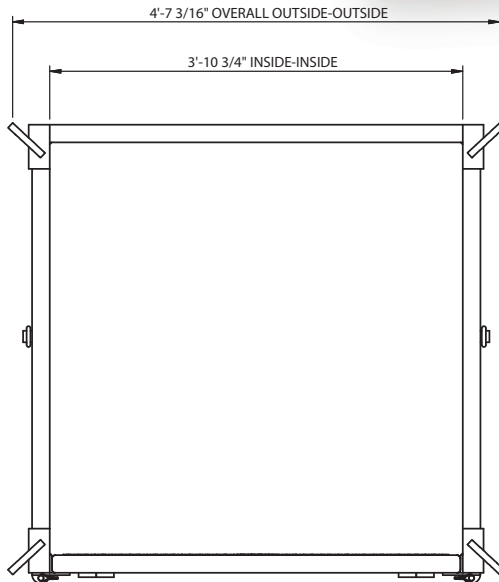

## Skip Pans | 3,000 Lbs. | 4' x 4' | Material Basket

3,000 lbs 4' x 4' Model

Specifications			
Capacity (lbs.)	Size (in.) L x W x H	Weight (lbs.)	Top Rigging
3,000	ID: 46 3/4" x 46 3/4" x 24" OD: 55 3/16" x 55 3/16" x 34 3/16"	700	5/8" x 4' 4-leg wire rope sling with thimble eyes both ends & (4) 5/8" 3.25t Bolt Type Shackles