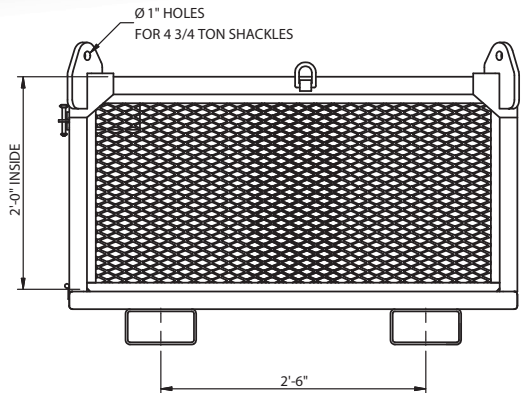

## Skip Pans | 3,000 Lbs. | 4' x 4' | Material Basket

3,000 lbs 4' x 4' Model

Specifications			
Capacity (lbs.)	Size (in.) L x W x H	Weight (lbs.)	Top Rigging
3,000	ID: 46 3/4" x 46 3/4" x 24" OD: 55 3/16" x 55 3/16" x 34 3/16"	700	5/8" x 4' 4-leg wire rope sling with thimble eyes both ends & (4) 5/8" 3.25t Bolt Type Shackles