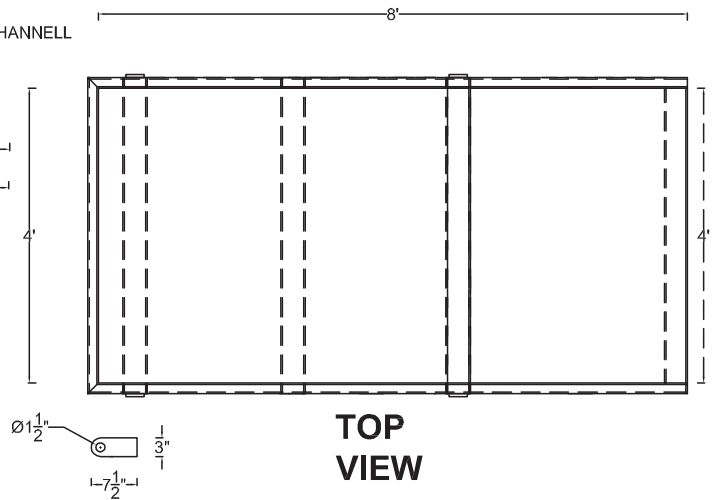

Skip Pans | 6,000 Lbs. | 4' x 5' | Material Basket

6,000 lbs 4' x 8' Model

SIDE VIEW

Weight – 700 lbs.

TOP VIEW

Specifications			
Capacity (lbs.)	Size L x W x H	Weight (lbs.)	Top Rigging
6,000	60" x 48" x 32"	1,300	5/8" x 10' 4-leg wire rope sling with thimble eyes both ends & (4) 3/4" 4.75t Bolt Type Shackles