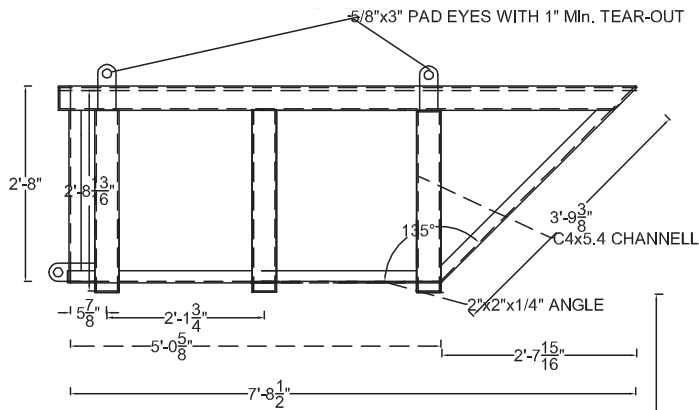

Skip Pans | 6,000 Lbs. | 4' x 5' | Material Basket

6,000 lbs 4' x 8' Model

SIDE VIEW

Weight – 700 lbs.

TOP VIEW

Specifications			
Capacity (lbs.)	Size L x W x H	Weight (lbs.)	Top Rigging
6,000	60" x 48" x 32"	1,300	5/8" x 10' 4-leg wire rope sling with thimble eyes both ends & (4) 3/4" 4.75t Bolt Type Shackles