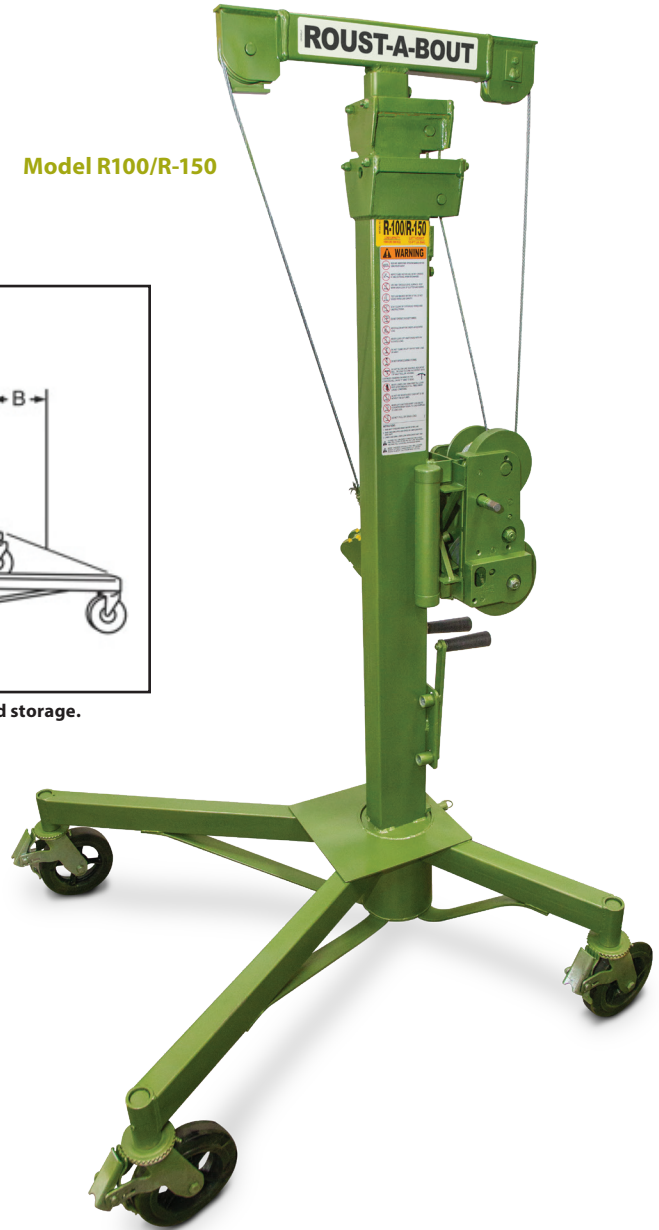

Roust-A-Bout™ | 1,000 Lbs. | R Series | Tee-Head Extension Bar

Model R100/R-150

Mast and base sections separate quickly for ease of transportation and storage.

Roust-A-Bout Specifications												
Model	Weight		A		B		C/D		Base		Max. Height	
	lb.	kg	inch	cm	inch	cm	inch	cm	inch	cm	feet	meters
R-100 Roust-A-Bout 15' Top Height	330	150	79	200	20	50	12	30	32 x 40	80 x 100	15	4.6
R-150 Roust-A-Bout 15' Top Height	336	152	79	200	20	50	12	30	40 x 40	100 x 100	15	4.6
R-180 Roust-A-Bout 18' Top Height	403	183	126	320	25	63	14.5	36	50 x 50	125 x 125	18	5.5
R-250 Roust-A-Bout 25' Top Height	493	224	119	302	30	75	17.5	44	60 x 60	150 x 150	25	7.6

Green shading reflects rental inventory.