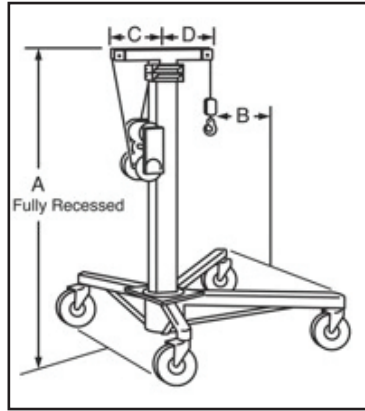

Roust-A-Bout™ | 1,000 Lbs. | R Series | Tee-Head Extension Bar

Model R100/R-150

Mast and base sections separate quickly for ease of transportation and storage.

Roust-A-Bout Specifications												
Model	Weight		A		B		C/D		Base		Max. Height	
	lb.	kg	inch	cm	inch	cm	inch	cm	inch	cm	feet	meters
R-100 Roust-A-Bout 15' Top Height	330	150	79	200	20	50	12	30	32 x 40	80 x 100	15	4.6
R-150 Roust-A-Bout 15' Top Height	336	152	79	200	20	50	12	30	40 x 40	100 x 100	15	4.6
R-180 Roust-A-Bout 18' Top Height	403	183	126	320	25	63	14.5	36	50 x 50	125 x 125	18	5.5
R-250 Roust-A-Bout 25' Top Height	493	224	119	302	30	75	17.5	44	60 x 60	150 x 150	25	7.6