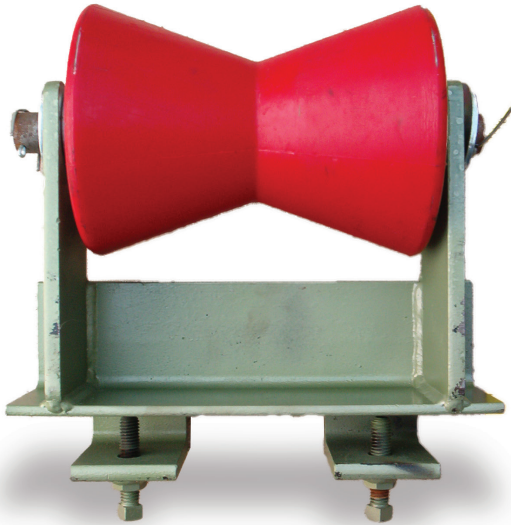

Rack Rollers | 2,000 Lbs. | 10" & 18"

Small Rack Roller

Large Rack Roller

Specifications			
Model	Capacity (lbs.)	Size (in.)	Pipe Range
Small Rack Roller	2,000	10"	2" - 12"
Large Rack Roller	2,000	18"	12" - 20"

Green shading reflects rental inventory.