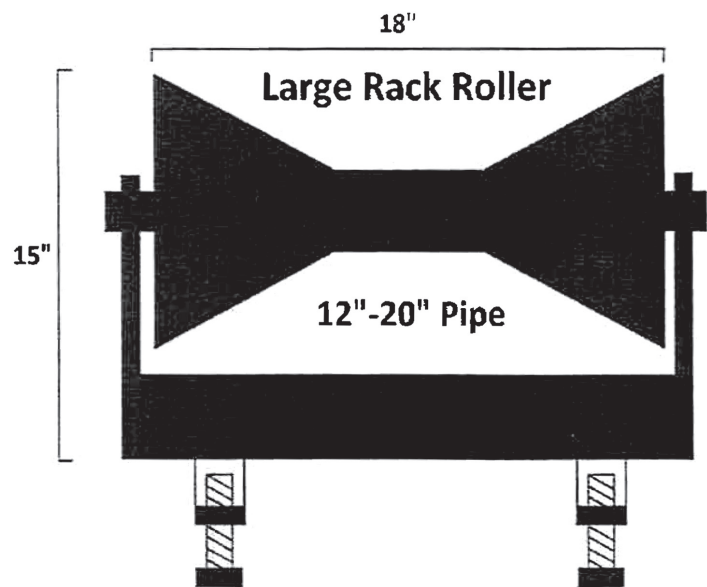

Rack Rollers | 2,000 Lbs. | 10" & 18"

Small Rack Roller

Large Rack Roller

Specifications			
Model	Capacity (lbs.)	Size (in.)	Pipe Range
Small Rack Roller	2,000	10"	2" - 12"
Large Rack Roller	2,000	18"	12" - 20"