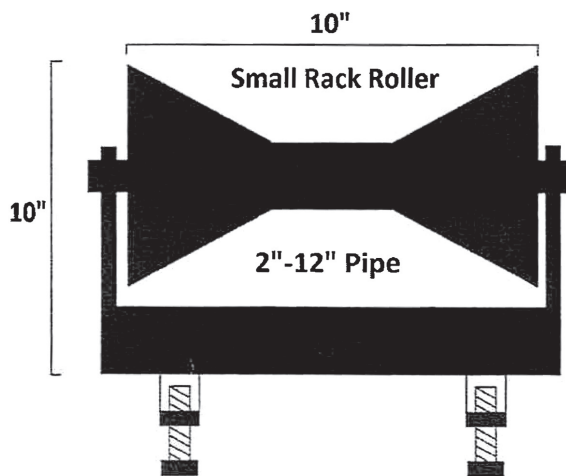

Rack Rollers | 2,000 Lbs. | 10" & 18"

Small Rack Roller

Large Rack Roller

Specifications			
Model	Capacity (lbs.)	Size (in.)	Pipe Range
Small Rack Roller	2,000	10"	2" - 12"
Large Rack Roller	2,000	18"	12" - 20"