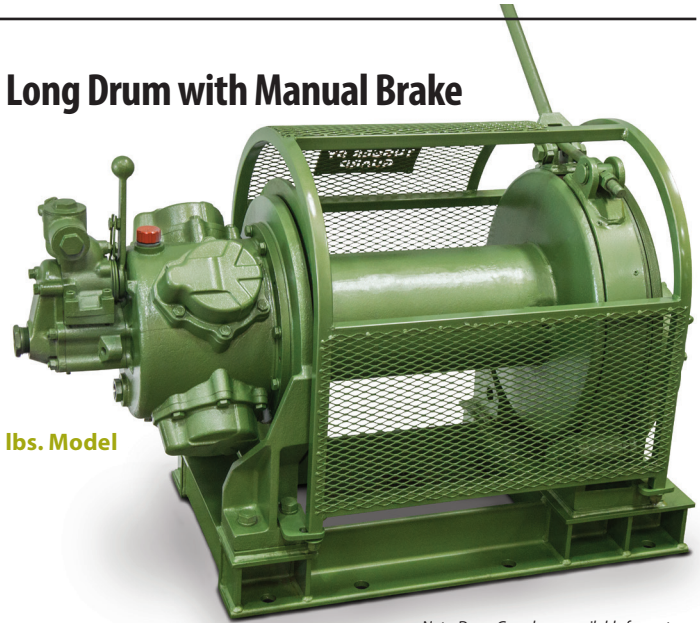

Air Winches | 6,600 Lbs. | MP-W3036LACMB | Long Drum with Manual Brake

6,600 lbs. Model

Note: Drum Guards are available for rent.

Specifications (at Half Drum)						
Air Pressure psi (MPa)	Motor Power hp (kW)	Rope Pull lb (kN)	Rope Speed fpm (m/min.)	Air Consumption cfm (Nm ³ / min.)	Rope Capacity Ø in x ft. (m)	Weight lbs. (kg)
90 (0.62)	16 (12)	6,600 (30)	62 (19)	318 (9.0)	5/8 x 1,050 (320)	1,130 (513)

Note: Dimensions are inches, () metric mm.
Green shading reflects rental inventory.