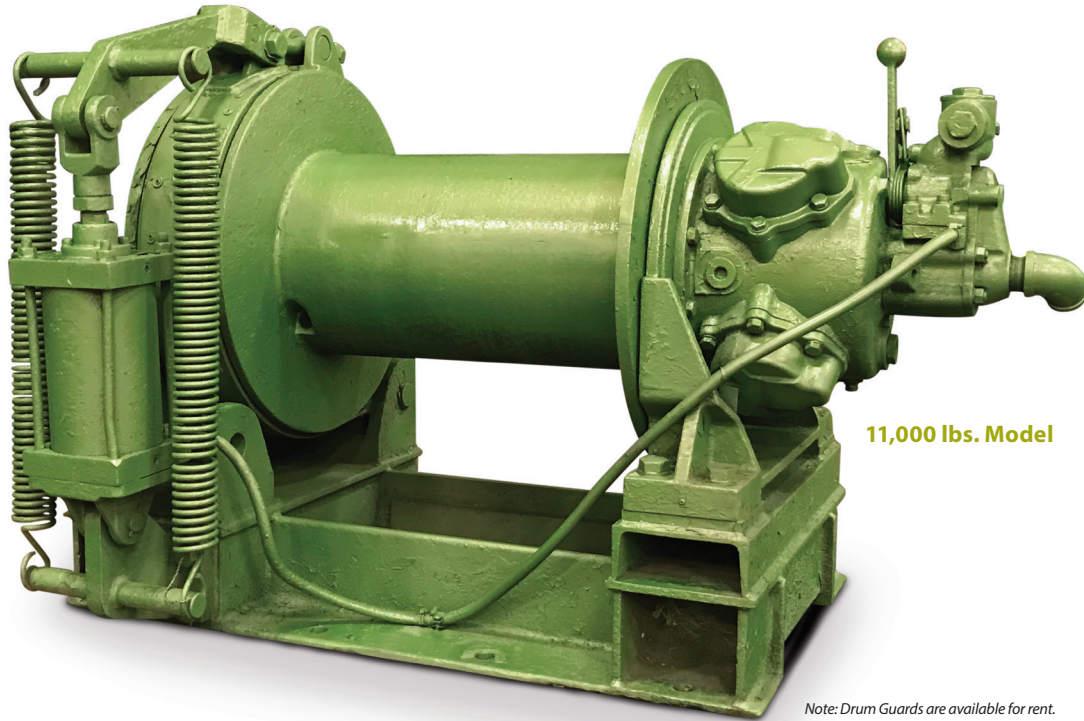

Air Winches | 11,000 lbs. | MP-W5036LAAB | Long Drum Auto Brake

11,000 lbs. Model

Note: Drum Guards are available for rent.

Specifications (at Half Drum)						
Air Pressure psi (MPa)	Motor Power hp (kW)	Rope Pull lb (Kn)	Rope Speed fpm (m/min.)	Air Consumption cfm (N-M3 / min.)	Rope Capacity 0 in x ft. (m)	Weight lbs. (kg)
90 (0.62)	16 (12)	11,000 (50)	36 (11)	318 (9.0)	7/8 x 755 (230) 3/4 x 820	1,923 (873) 1,890 (858)

Note: Dimensions are inches, () metric mm.
Green shading reflects rental inventory.