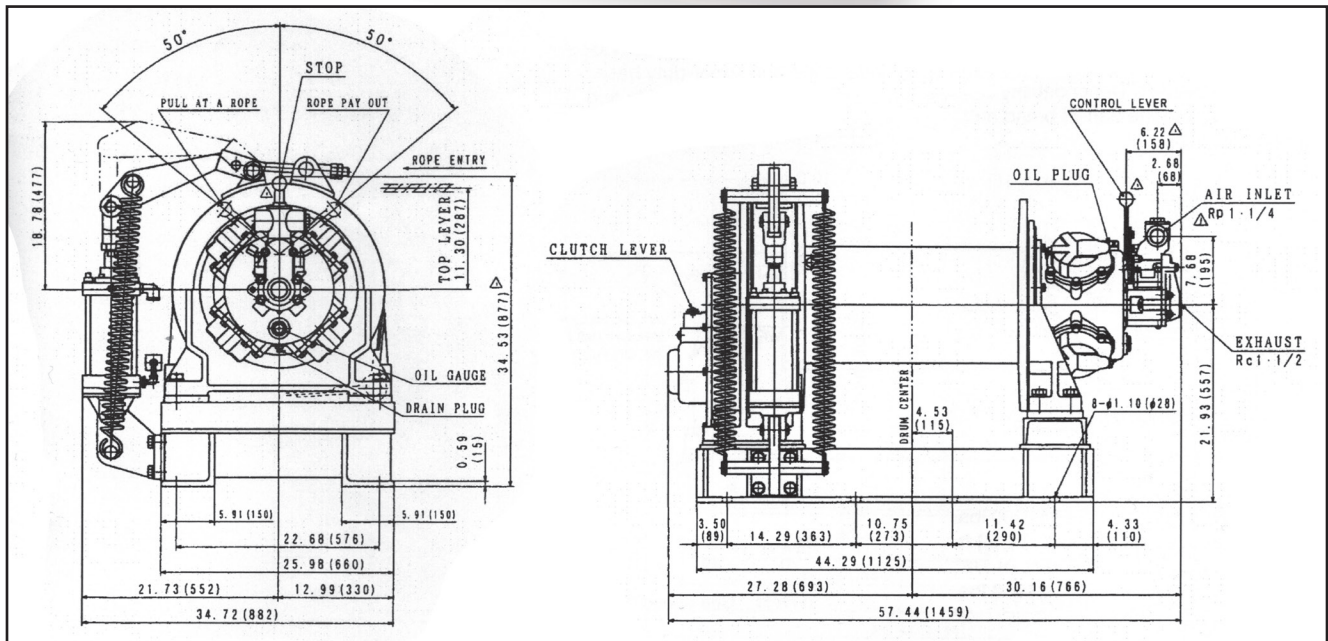

Air Winches | 11,000 lbs. | MP-W5036LAAB | Long Drum Auto Brake

11,000 lbs. Model

Note: Drum Guards are available for rent.

Specifications (at Half Drum)						
Air Pressure psi (MPa)	Motor Power hp (kW)	Rope Pull lb (Kn)	Rope Speed fpm (m/min.)	Air Consumption cfm (N-M3 / min.)	Rope Capacity 0 in x ft. (m)	Weight lbs. (kg)
90 (0.62)	16 (12)	11,000 (50)	36 (11)	318 (9.0)	7/8 x 755 (230) 3/4 x 820	1,923 (873) 1,890 (858)

Note: Dimensions are inches, () metric mm.
Green shading reflects rental inventory.