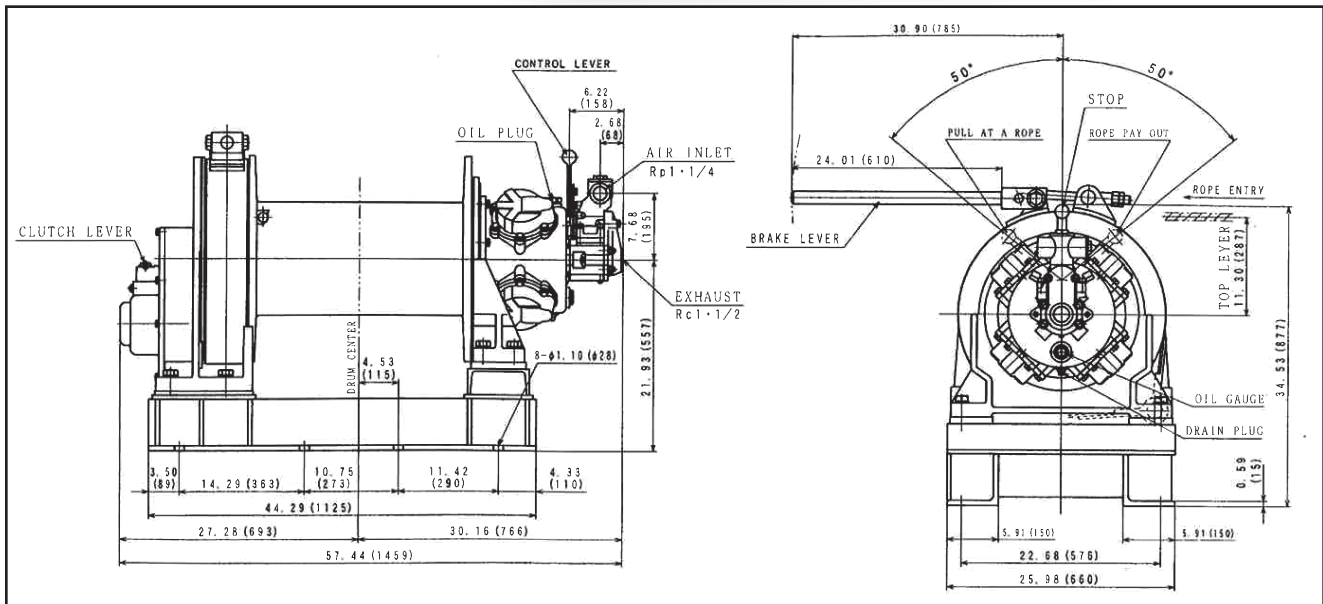

Air Winches | 11,000 lbs. | MP-W5036LACMB | Long Drum with Manual Brake

11,000 lbs. Model

Specifications (at Half Drum)

Air Pressure psi (MPa)	Motor Power hp (kW)	Rope Pull lb (Kn)	Rope Speed fpm (m/min.)	Air Consumption cfm (N-M3 / min.)	Rope Capacity 0 in x ft. (m)	Weight lbs. (kg)
90 (0.62)	16 (12)	11,000 (50)	36 (11)	318 (9.0)	7/8 x 755 (230) 3/4 x 820	1,923 (873) 1,890 (858)

Note: Dimensions are inches, () metric mm.
Green shading reflects rental inventory.