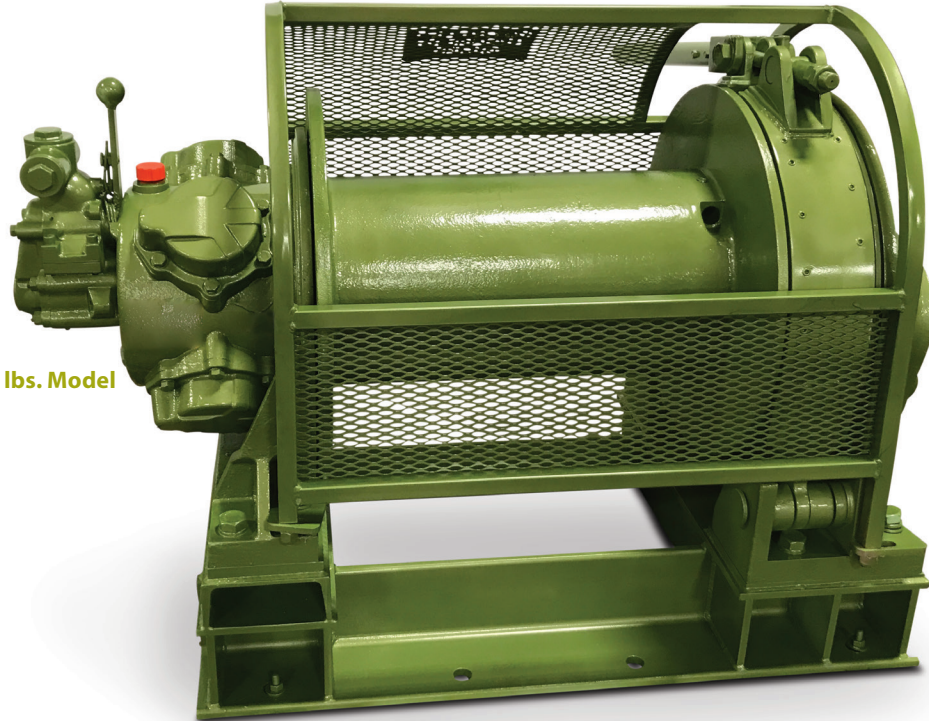

Air Winches | 11,000 lbs. | MP-W5036LACMB | Long Drum with Manual Brake

11,000 lbs. Model

Specifications (at Half Drum)

Air Pressure psi (MPa)	Motor Power hp (kW)	Rope Pull lb (Kn)	Rope Speed fpm (m/min.)	Air Consumption cfm (N-M3 / min.)	Rope Capacity 0 in x ft. (m)	Weight lbs. (kg)
90 (0.62)	16 (12)	11,000 (50)	36 (11)	318 (9.0)	7/8 x 755 (230) 3/4 x 820	1,923 (873) 1,890 (858)

Note: Dimensions are inches, () metric mm.
Green shading reflects rental inventory.