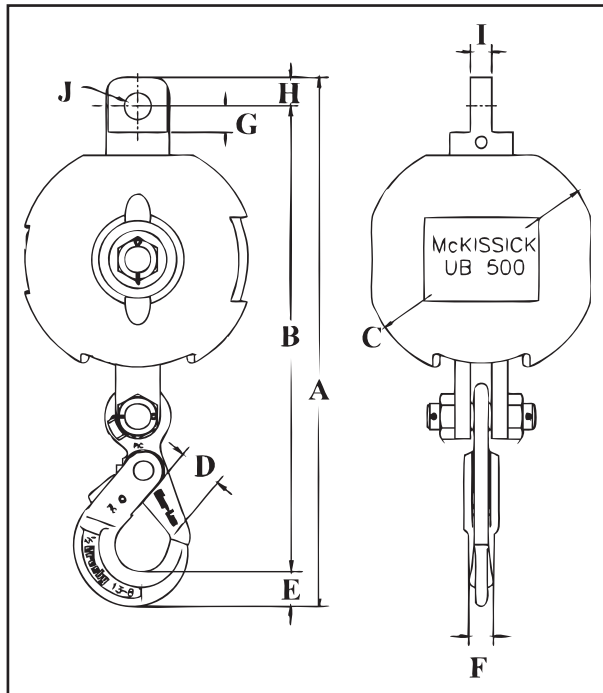

## Headache/Overhaul Balls | 4 – 10 Ton

Specifications		
Model	Capacity (tons)	Weight (lbs.)
MB4T35	4	58
MB4T85	4	102
MB4T150	4	162
MB7T85	7	109
MB10T150	10	216

Green shading reflects rental inventory.

Model MB4T35

Dimensions										
Model	A	B	C	D	E	F	G	H	I	J
MB4T35	20.66	18.18	7.50	1.83	1.15	.94	1.88	1.38	.88	1.31
MB4T85	21.55	19.05	9.25	1.83	1.15	.94	1.88	1.38	.88	1.31
MB4T150	22.55	20.05	11.25	1.83	1.15	.94	1.88	1.38	.88	1.31
MB7T85	23.90	21.30	9.25	2.11	1.66	1.15	1.88	1.38	.88	1.31
MB10T150	31.44	27.19	11.25	2.08	2.25	1.62	2.75	2.00	.88	1.78