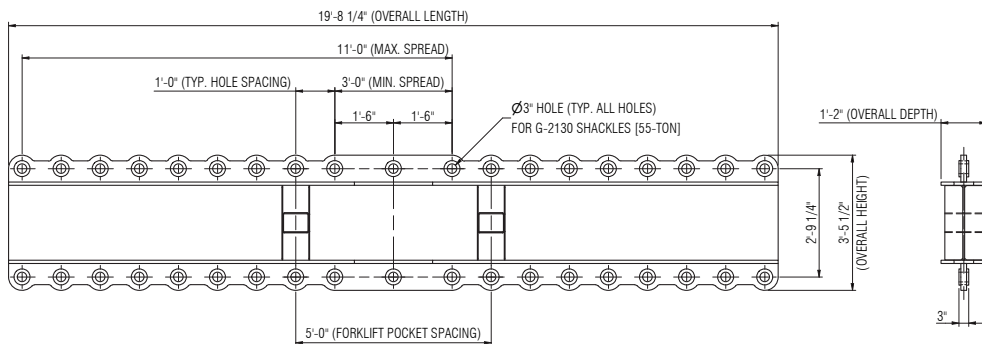

THE LIFTING EXPERTS

(800) 878-7305 www.RentLGH.com Rentals@RentLGH.com

50 Ton | Model ARS50T-20 and ARS50T-40 | 20' & 40' Low Headroom

Specifications				
Model	Capacity (ton)	Weight of Stand (lbs)	Overall Legnth (ft)	Weight of Lifter (lbs)
ARS50T-20	50	442	20	4,320

Green shading reflects rental inventory.

Specifications				
Model	Capacity (ton)	Weight of Stand (lbs)	Overall Legnth (ft)	Weight of Lifter (lbs)
ARS50T-40	50	434	40	9,240

Green shading reflects rental inventory.