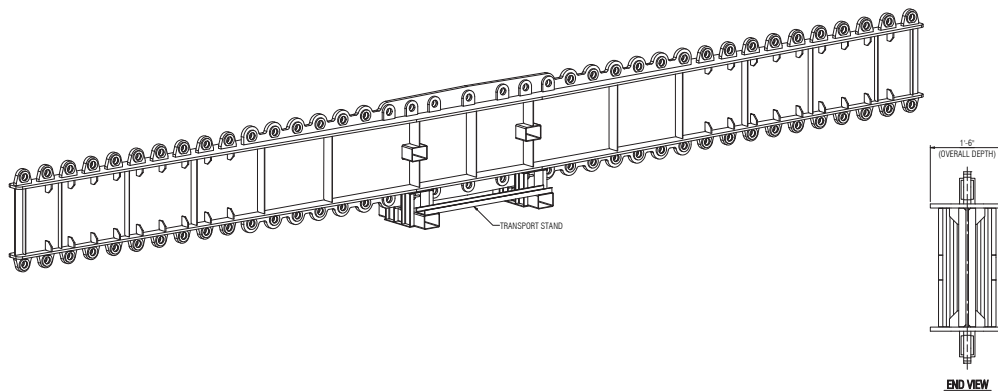

THE LIFTING EXPERTS

(800) 878-7305 www.RentLGH.com Rentals@RentLGH.com

50 Ton | Model ARS50T-20 and ARS50T-40 | 20' & 40' Low Headroom

Specifications				
Model	Capacity (ton)	Weight of Stand (lbs)	Overall Legnth (ft)	Weight of Lifter (lbs)
ARS50T-20	50	442	20	4,320

Green shading reflects rental inventory.

Specifications				
Model	Capacity (ton)	Weight of Stand (lbs)	Overall Legnth (ft)	Weight of Lifter (lbs)
ARS50T-40	50	434	40	9,240

Green shading reflects rental inventory.