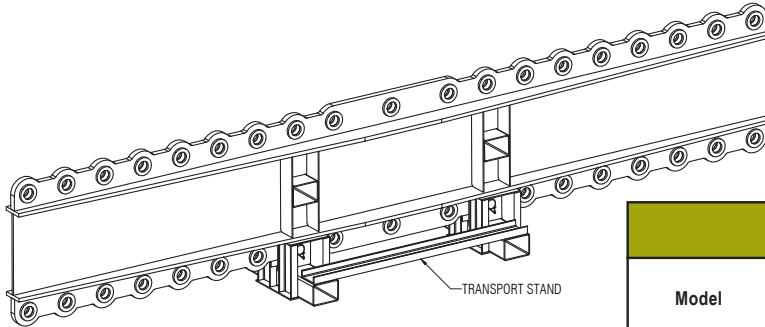

THE LIFTING EXPERTS

(800) 878-7305 www.RentLGH.com Rentals@RentLGH.com

50 Ton | Model ARS50T-20 and ARS50T-40 | 20' & 40' Low Headroom

Specifications				
Model	Capacity (ton)	Weight of Stand (lbs)	Overall Legnth (ft)	Weight of Lifter (lbs)
ARS50T-20	50	442	20	4,320

Green shading reflects rental inventory.

Specifications				
Model	Capacity (ton)	Weight of Stand (lbs)	Overall Legnth (ft)	Weight of Lifter (lbs)
ARS50T-40	50	434	40	9,240

Green shading reflects rental inventory.