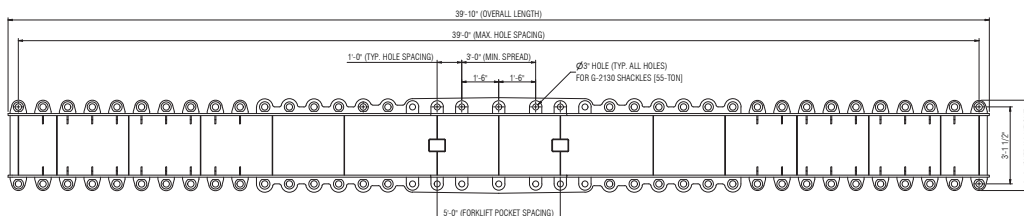

THE LIFTING EXPERTS

(800) 878-7305 www.RentLGH.com Rentals@RentLGH.com

50 Ton | Model ARS50T-20 and ARS50T-40 | 20' & 40' Low Headroom

Specifications				
Model	Capacity (ton)	Weight of Stand (lbs)	Overall Legnth (ft)	Weight of Lifter (lbs)
ARS50T-20	50	442	20	4,320

Green shading reflects rental inventory.

Specifications				
Model	Capacity (ton)	Weight of Stand (lbs)	Overall Legnth (ft)	Weight of Lifter (lbs)
ARS50T-40	50	434	40	9,240

Green shading reflects rental inventory.